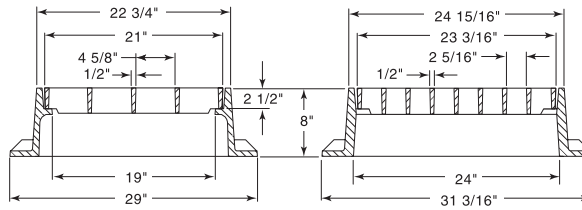

R-3570
4-Flange Gutter Inlet Frame, Grate

Heavy Duty

CATALOG NUMBER	GRATE TYPE	SQ. FT. OPEN	WEIR PERIMETER LINEAL FEET
R-3570	A	2.4	7.4

R-3570-A
4-Flange Gutter Inlet Frame, Grate

Heavy Duty

CATALOG NUMBER	GRATE TYPE	SQ. FT. OPEN	WEIR PERIMETER LINEAL FEET
R-3570-A	A	2.4	7.4

R-3571
3-Flange Gutter Inlet Frame, Grate

Heavy Duty

CATALOG NUMBER	GRATE TYPE	SQ. FT. OPEN	WEIR PERIMETER LINEAL FEET
R-3571	A	2.4	7.4

R-3571-A
3-Flange Gutter Inlet Frame, Grate

Heavy Duty

Also available with 6" high frame.
Order as **R-3571-B**.

CATALOG NUMBER	GRATE TYPE	SQ. FT. OPEN	WEIR PERIMETER LINEAL FEET
R-3571-A	A	2.4	7.4

ROLL & GUTTER INLETS
5