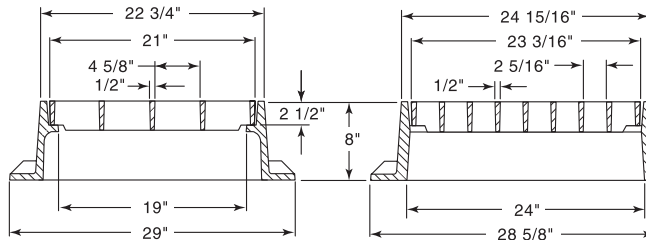

R-3570
4-Flange Gutter Inlet Frame, Grate

Heavy Duty

CATALOG NUMBER	GRATE TYPE	SQ. FT. OPEN	WEIR PERIMETER LINEAL FEET
R-3570	A	2.4	7.4

R-3570-A
4-Flange Gutter Inlet Frame, Grate

Heavy Duty

CATALOG NUMBER	GRATE TYPE	SQ. FT. OPEN	WEIR PERIMETER LINEAL FEET
R-3570-A	A	2.4	7.4

R-3571
3-Flange Gutter Inlet Frame, Grate

Heavy Duty

CATALOG NUMBER	GRATE TYPE	SQ. FT. OPEN	WEIR PERIMETER LINEAL FEET
R-3571	A	2.4	7.4

R-3571-A
3-Flange Gutter Inlet Frame, Grate

Heavy Duty

Also available with 6" high frame.
Order as **R-3571-B**.

CATALOG NUMBER	GRATE TYPE	SQ. FT. OPEN	WEIR PERIMETER LINEAL FEET
R-3571-A	A	2.4	7.4

ROLL & GUTTER INLETS
5