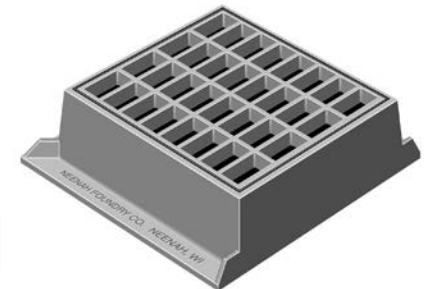

R-3570
4-Flange Gutter Inlet Frame, Grate

Heavy Duty

CATALOG NUMBER	GRATE TYPE	SQ. FT. OPEN	WEIR PERIMETER LINEAL FEET
R-3570	A	2.4	7.4

R-3570-A
4-Flange Gutter Inlet Frame, Grate

Heavy Duty

CATALOG NUMBER	GRATE TYPE	SQ. FT. OPEN	WEIR PERIMETER LINEAL FEET
R-3570-A	A	2.4	7.4

R-3571
3-Flange Gutter Inlet Frame, Grate

Heavy Duty

CATALOG NUMBER	GRATE TYPE	SQ. FT. OPEN	WEIR PERIMETER LINEAL FEET
R-3571	A	2.4	7.4

R-3571-A
3-Flange Gutter Inlet Frame, Grate

Heavy Duty

Also available with 6" high frame.
Order as **R-3571-B**.

CATALOG NUMBER	GRATE TYPE	SQ. FT. OPEN	WEIR PERIMETER LINEAL FEET
R-3571-A	A	2.4	7.4

ROLL & GUTTER INLETS
5