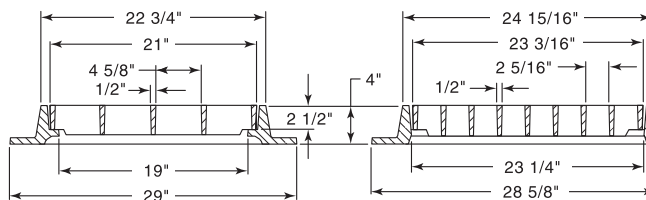

R-3570
4-Flange Gutter Inlet Frame, Grate

Heavy Duty

CATALOG NUMBER	GRATE TYPE	SQ. FT. OPEN	WEIR PERIMETER LINEAL FEET
R-3570	A	2.4	7.4

R-3570-A
4-Flange Gutter Inlet Frame, Grate

Heavy Duty

CATALOG NUMBER	GRATE TYPE	SQ. FT. OPEN	WEIR PERIMETER LINEAL FEET
R-3570-A	A	2.4	7.4

R-3571
3-Flange Gutter Inlet Frame, Grate

Heavy Duty

CATALOG NUMBER	GRATE TYPE	SQ. FT. OPEN	WEIR PERIMETER LINEAL FEET
R-3571	A	2.4	7.4

R-3571-A
3-Flange Gutter Inlet Frame, Grate

Heavy Duty

Also available with 6" high frame.
Order as **R-3571-B**.

CATALOG NUMBER	GRATE TYPE	SQ. FT. OPEN	WEIR PERIMETER LINEAL FEET
R-3571-A	A	2.4	7.4

ROLL & GUTTER INLETS
5