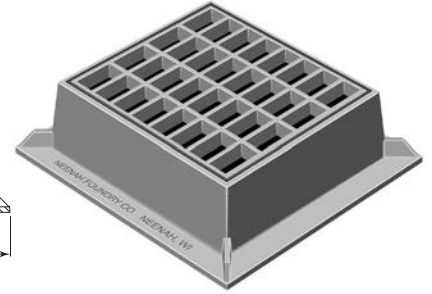

R-3570
4-Flange Gutter Inlet Frame, Grate

Heavy Duty

CATALOG NUMBER	GRATE TYPE	SQ. FT. OPEN	WEIR PERIMETER LINEAL FEET
R-3570	A	2.4	7.4

R-3570-A
4-Flange Gutter Inlet Frame, Grate

Heavy Duty

CATALOG NUMBER	GRATE TYPE	SQ. FT. OPEN	WEIR PERIMETER LINEAL FEET
R-3570-A	A	2.4	7.4

R-3571
3-Flange Gutter Inlet Frame, Grate

Heavy Duty

CATALOG NUMBER	GRATE TYPE	SQ. FT. OPEN	WEIR PERIMETER LINEAL FEET
R-3571	A	2.4	7.4

R-3571-A
3-Flange Gutter Inlet Frame, Grate

Heavy Duty

Also available with 6" high frame.
Order as **R-3571-B**.

CATALOG NUMBER	GRATE TYPE	SQ. FT. OPEN	WEIR PERIMETER LINEAL FEET
R-3571-A	A	2.4	7.4

ROLL & GUTTER INLETS
5