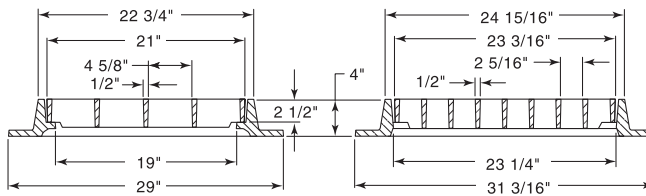

R-3570
4-Flange Gutter Inlet Frame, Grate

Heavy Duty

CATALOG NUMBER	GRATE TYPE	SQ. FT. OPEN	WEIR PERIMETER LINEAL FEET
R-3570	A	2.4	7.4

R-3570-A
4-Flange Gutter Inlet Frame, Grate

Heavy Duty

CATALOG NUMBER	GRATE TYPE	SQ. FT. OPEN	WEIR PERIMETER LINEAL FEET
R-3570-A	A	2.4	7.4

R-3571
3-Flange Gutter Inlet Frame, Grate

Heavy Duty

CATALOG NUMBER	GRATE TYPE	SQ. FT. OPEN	WEIR PERIMETER LINEAL FEET
R-3571	A	2.4	7.4

R-3571-A
3-Flange Gutter Inlet Frame, Grate

Heavy Duty

Also available with 6" high frame.
Order as **R-3571-B**.

CATALOG NUMBER	GRATE TYPE	SQ. FT. OPEN	WEIR PERIMETER LINEAL FEET
R-3571-A	A	2.4	7.4

ROLL & GUTTER INLETS
5